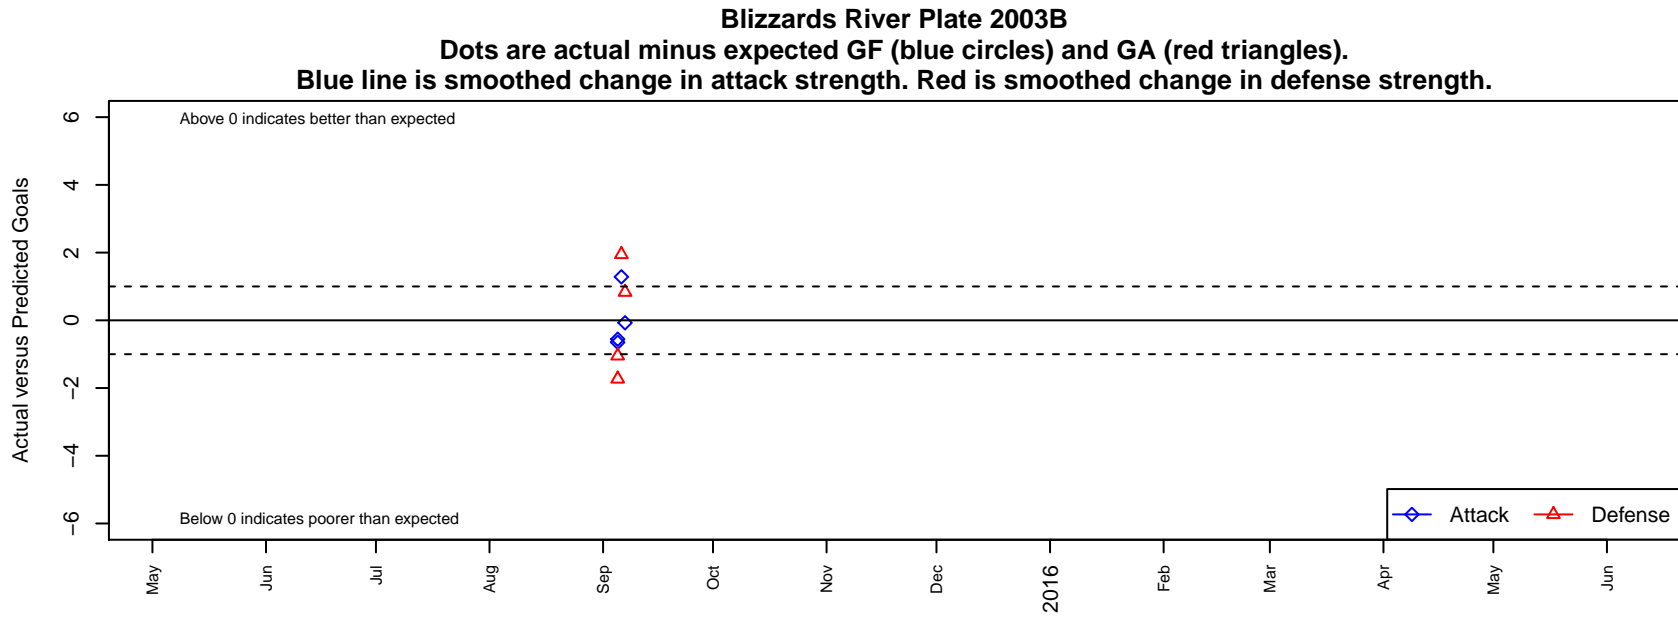

Blizzards River Plate 2003B

, BC
B03 total strength=1023
attack=3.53 defense=1.33

alt names used:

Venues played:
2015 SX Cup U13

date	home		away		venue	pred.home	pred.away
2015-09-07	Blizzards River Plate 2003B	4	Seattle United Tango B03	0	2015 SX Cup U13	4.07	0.83
2015-09-06	Crossfire Foundation ADP 2003B	5	Blizzards River Plate 2003B	2	2015 SX Cup U13	6.95	0.72
2015-09-05	Blizzards River Plate 2003B	0	Fraser Valley Selects 2003B	3	2015 SX Cup U13	0.56	1.95
2015-09-05	Blizzards River Plate 2003B	0	Coastal FC 2003B	4	2015 SX Cup U13	0.65	2.27